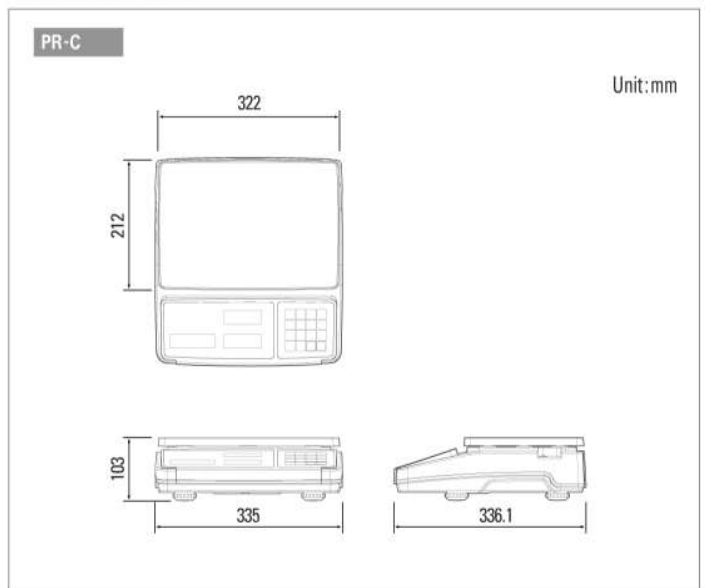

## SPECIFICATIONS

Model	PR-C			
Max.capacity(g)	3,000	6,000	15,000	30,000
Readability(g)	0.1	0.2	0.5	1
External resolution	1/30,000			
Internal resolution	1/600,000			
Display type	LED			
Weight units	kg, g, lb, oz			
Operating temperature	0°C ~ 40°C			
Power	AC 220~240, 50/60Hz Pb Battery 6V/4Ah			
Battery life	100hrs			
Dimensions (mm)	335(W)x336.1(D)x103(H)			
Platter size (mm)	322(W)x212(D)			
Product Weight (kg)	3.5			

## DIMENSIONS