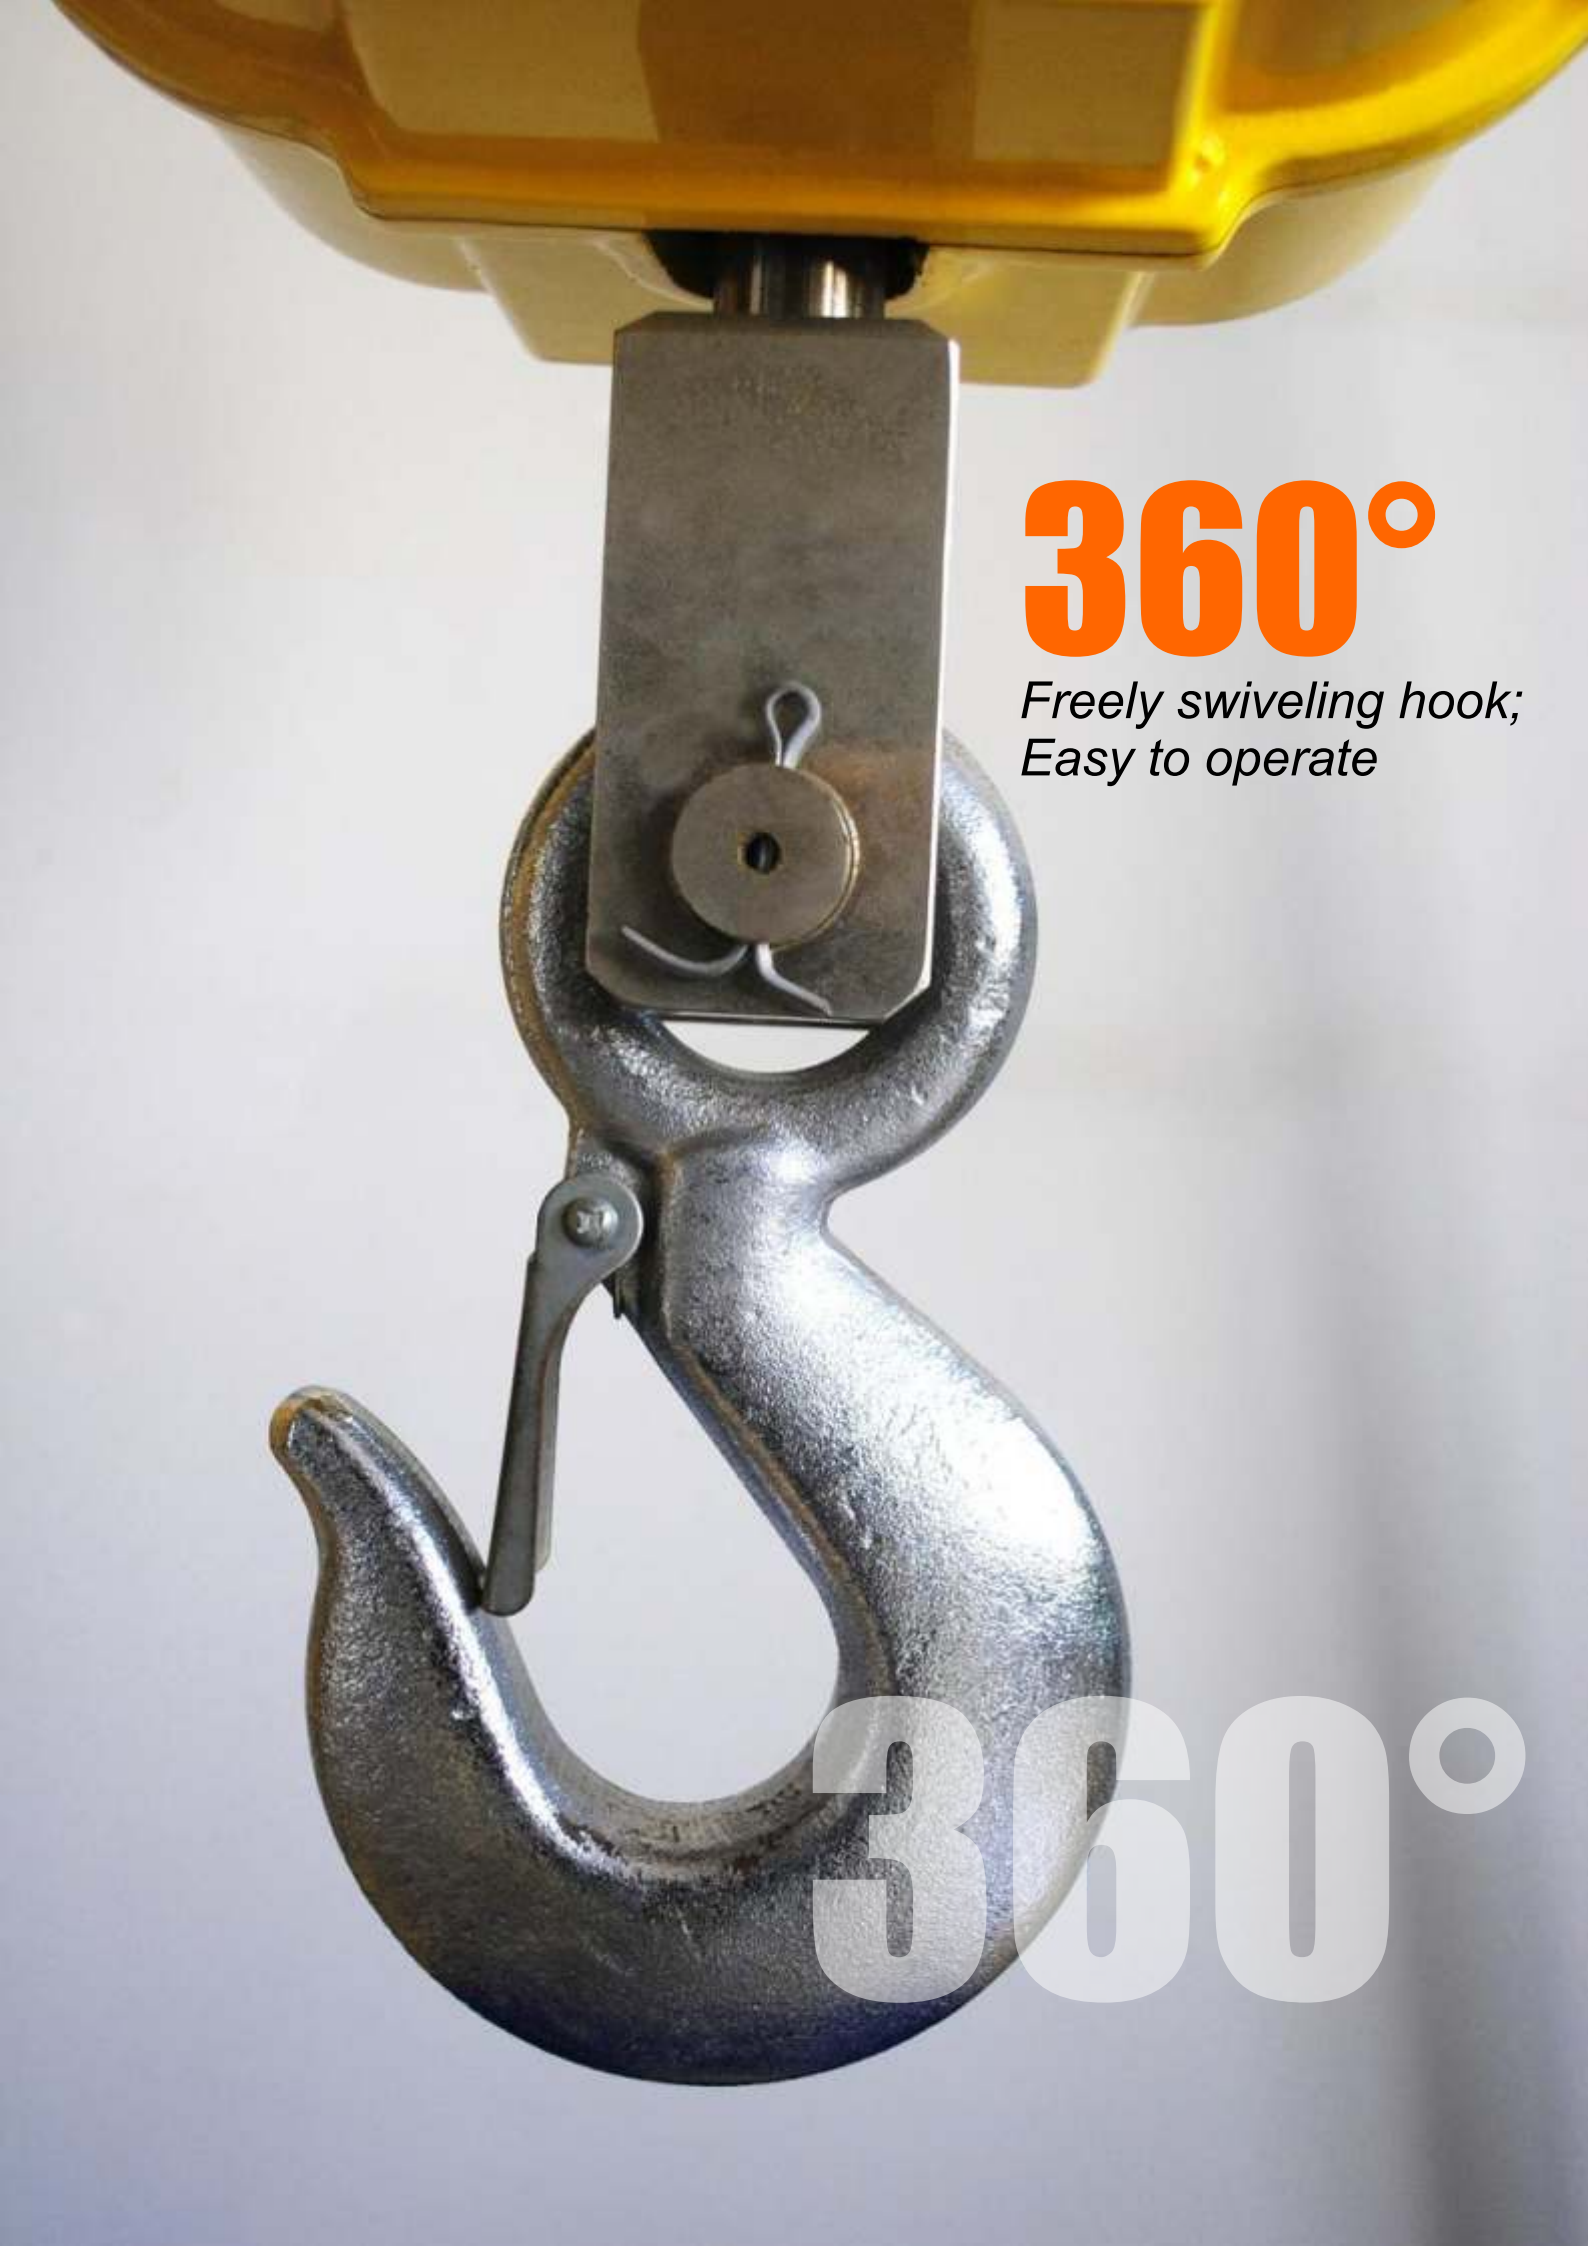

JADEVER[®]

Since 1986

Discipline / Honesty / Knowledge / Innovation

JC Crane Scale

Large and bright red LED with wide view angle

Units including : kg/lb

Auto-zero/Tracking zero/Weighing function

AUTO SHUT OFF for power saving

Wireless controller as a standard

Model	JC-600	JC-1000	JC-2000	JC-3000	JC-5000	JC-10t	JC-15t	JC-20t	JC-30t
Capacity(kg)	600	1000	2000	3000	5000	10000	15000	20000	30000
Division(kg)	0.2	0.5	1	1	2	5	5	10	10
Net Weight(kg)	13	13	13	14	24	35	55	75	152
Display	5 digits, 30mm character height, red backlit LED display or 5 digits, 40mm character height backlit LCD display								
Power supply	6V10Ah rechargeable battery								
Battery life	150 hours (8 hours charging time)								
Certification	CE								

Aluminum housing with
corrosion-proof

ANTISTATIC
functions

360°

*Freely swiveling hook;
Easy to operate*

360°

Economical solution

*for many simple
weighing needs*

JADEVER®